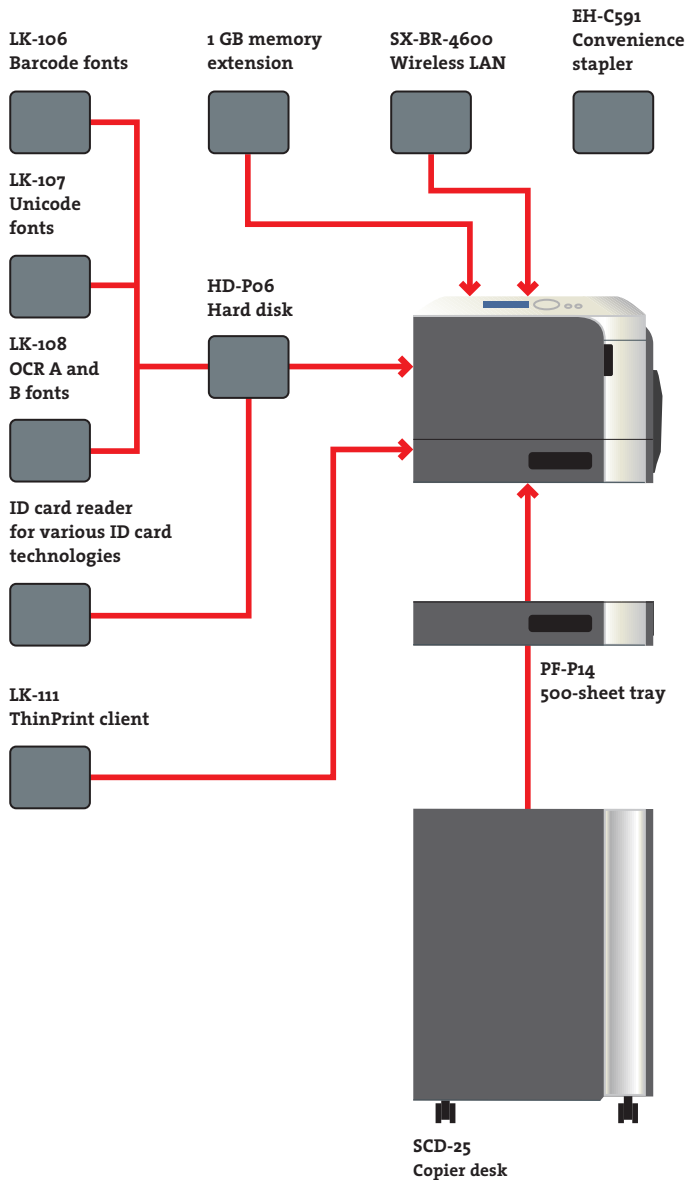

Productive performer

A personal printer is extremely useful for anyone who needs important documents printed either quickly or confidentially, or both – whether that's a CEO, finance or human resources department, small workgroup or sales rep with a home office. The problem is that many desktop printers are slow at processing and printing print jobs, which is a no-go in time-critical situations. The new ineo+ 3100P from DEVELOP has been launched to meet these specific needs. The powerful controller ensures print jobs are processed fast and at 31 pages per minute in colour or black and white the ineo+ 3100P is certainly a fast performer. What's more, this speed is maintained even if you choose to have documents printed on both sides to save paper and time. Fast, efficient and highly compact – the ineo+ 3100P is a productive performer that takes up little room on a desk or office shelf.

ineo+ 3100P with additional 500-sheet tray (PF-P14)
and copier desk (SCD-25)

Energy efficiency

Of course every additional office device consumes energy and paper – both business-critical cost factors. But the ineo+ 3100P helps reduce energy and paper consumption to a minimum. The printer's eco-friendly HD polymerised toner is partly made from biomass and has a very low fusing temperature, which saves energy. Moreover, this printer's power consumption is generally low and in sleep mode a mere 3W. If used regularly, the printer's standard duplex function will significantly cut paper consumption as well. The energy efficiency and environmental performance of the ineo+ 3100P have been acknowledged by Blue Angel and Energy Star labels. So investing in an ineo+ 3100P is not just a good idea for your work but also for your business and the environment.